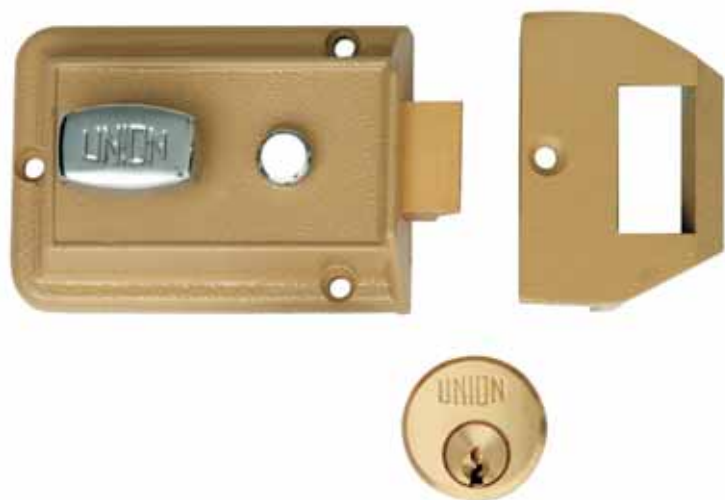

## Introduction

UNION provides a comprehensive range of cylinder rim and lever rim locks which are ideal for both architectural application and residential use. The range includes security variants, as well as standard variants and are ideal for use in combination with UNION mortice deadlocks on external doors.

## Features and Functions

The following diagram gives an overview of the main features and functions of a UNION night latch. For a full explanation of terminology, please refer to the glossary on page 0.10 in the Introduction at the front of the catalogue.

## Key Control Systems

UNION rim locks and night latches can be supplied individually keyed, keyed alike, key to pass or masterkeyed. See individual product pages for details.

## Finishes

UNION rim locks and night latches can be supplied in a wide variety of finishes. See individual product pages for details.

**Lockable Handle:**  
Handles can be deadlocked prior to leaving the building. This prevents someone reaching in and opening the door.