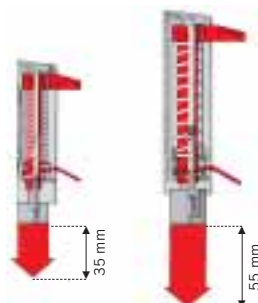

Telescopic door holder, DORMA 350 / 360

- Compact dimensions
- Modern design
- Spring-loaded floor pads
- Invisible fixings
- Easy to install

Art. Nr.	DORMA 350	DORMA 360
Height	105 mm	147 mm
Width	29 mm	29 mm
Stroke	35 mm	55 mm

Index door spring 623

- Galvanised
- For internal and external doors
- Maintenance-free plastic pin bushings

Size	1-2	3-4
Application	Internal doors	External doors
Arm Length	200 mm	300 mm
Art. No	55551102	55551202