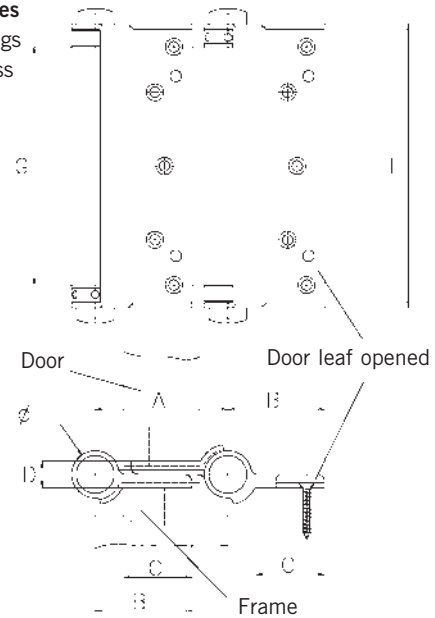

Spiral spring double
action door hinges

DORMA

Telescopic
door holder

Index
door spring

Spiral spring double action door hinges

Spiral spring double action door hinges

- Maintenance-free plastic pin bushings
- Plastic spring sleeves for noiseless door operation
- Stainless steel rivets

* Not available in Size 42

Hinge size	29	30	33	36	39	42
Data and features						
Joint length	75	100	125	150	175	200
Door width max.	600	700	700	750	850	1000
Door thickness (timber)	18-25	25-30	30-35	35-40	40-45	45-50
Door thickness (metal)	18-25	25-30	30-35	30-35	35-40	40-48
Door weight in kg	15	22	27	40	55	70
Dimensions						
A	46,5	54,5	62,0	70,0	79,0	85,0
B	32,5	40,0	44,5	51,0	58,0	65,0
C	20,0	25,5	29,0	35,0	39,0	42,5
D	11,0	11,0	12,5	14,5	16,5	17,0
E	75,5	100,5	125,3	150,0	175,0	198,0
Ø F	19,0	21,0	22,5	25,0	29,0	32,0
G	55,0	80,0	100,3	126,0	148,0	171,0

Telescopic door holder, DORMA 350 / 360

- Compact dimensions
- Modern design
- Spring-loaded floor pads
- Invisible fixings
- Easy to install

Art. Nr.	DORMA 350	DORMA 360
Height	105 mm	147 mm
Width	29 mm	29 mm
Stroke	35 mm	55 mm

Index door spring 623

- Galvanised
- For internal and external doors
- Maintenance-free plastic pin bushings

Size	1-2	3-4
Application	Internal doors	External doors
Arm Length	200 mm	300 mm
Art. No	55551102	55551202